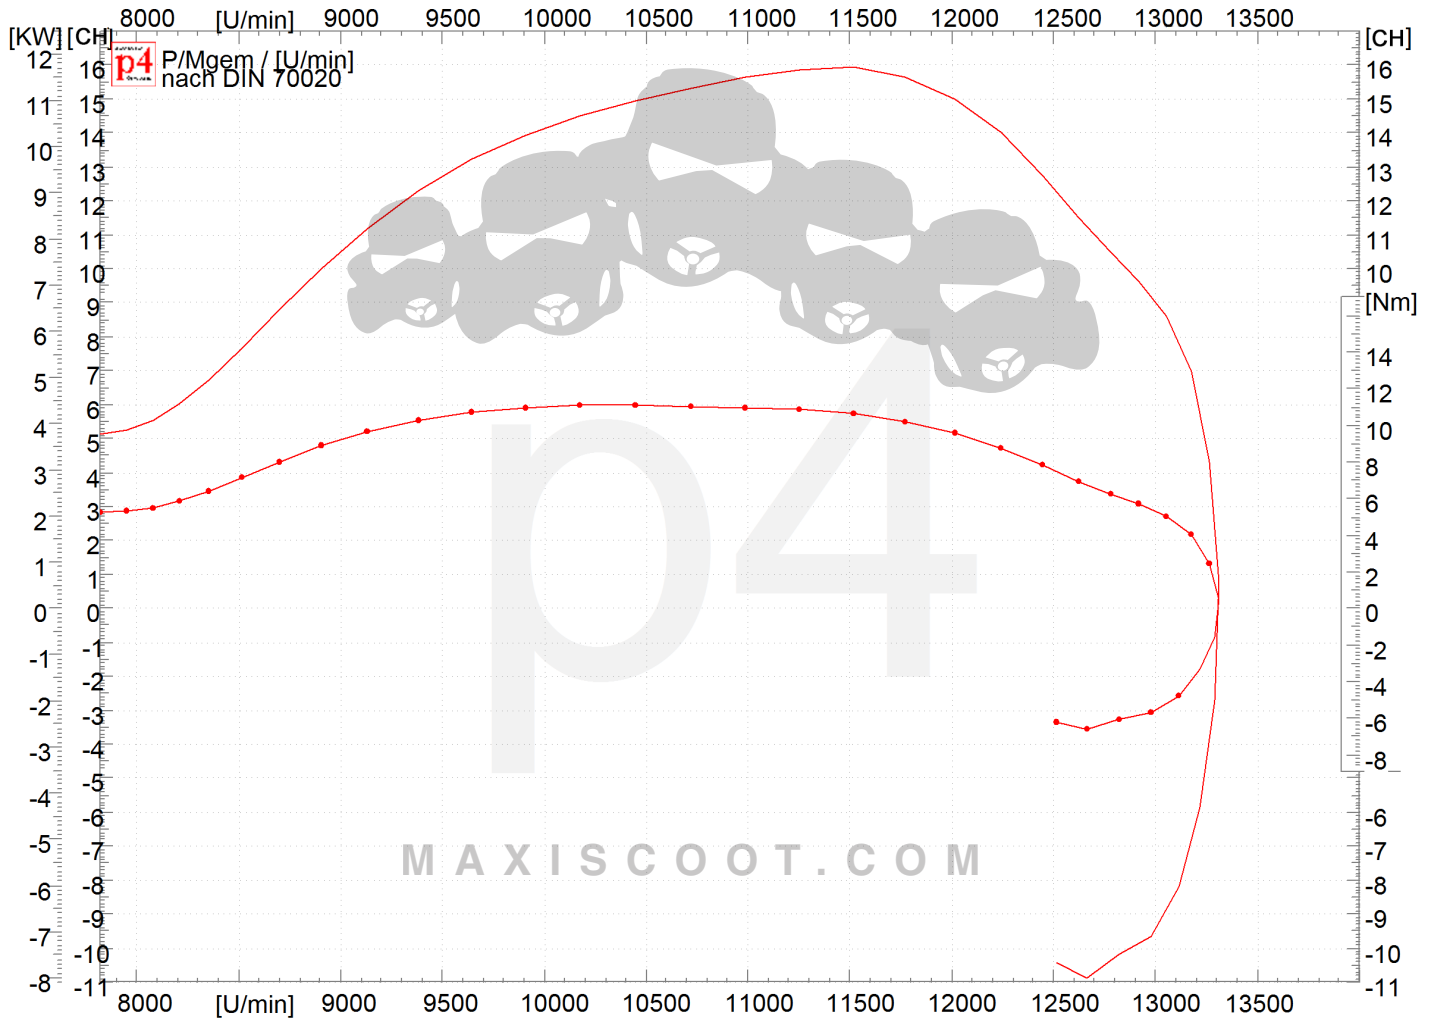

PERFORMANCE CURVES

MXS RACING CYLINDER 70CC "SPORT"

SCOOTER HIGH SPEED RACING ESSENTIALS

C O N F I G U R A T I O N

CYLINDER

MXS SPORT
item no.: *MXS31446476*

CRANKSHAFT

MOTOFORCE RACING
item no.: *MF30.16802*

CARBURETOR

19MM DELL'ORTO
item no.: *S6-31DEL-19*

IGNITION

MOTOFORCE
item no.: *MF09.16606*

EXHAUST

MXS RACING
item no.: *MXS375*

ADDITIONAL INFO

SQUISH: 0,75 MM
POWER: 16 HP