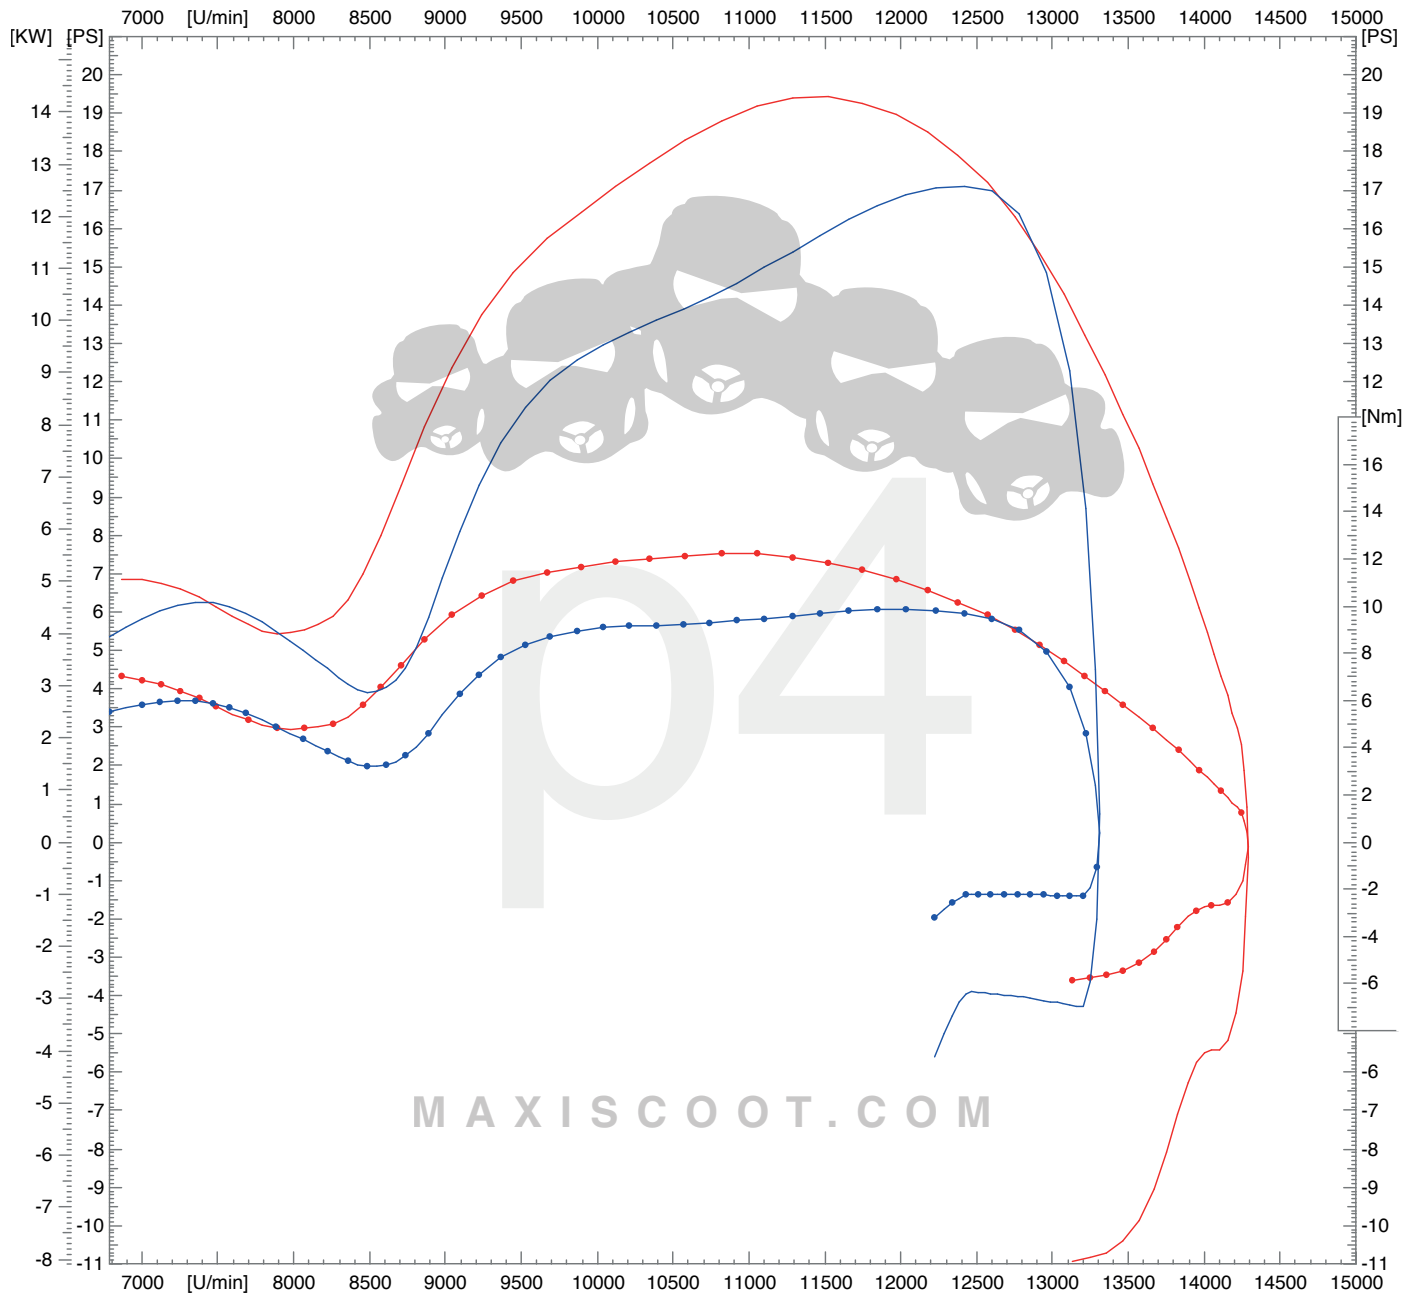

# PERFORMANCE CURVE

## MXS RACING INTAKE KIT BIG-VALVE

SCOOTER HIGH SPEED RACING ESSENTIALS